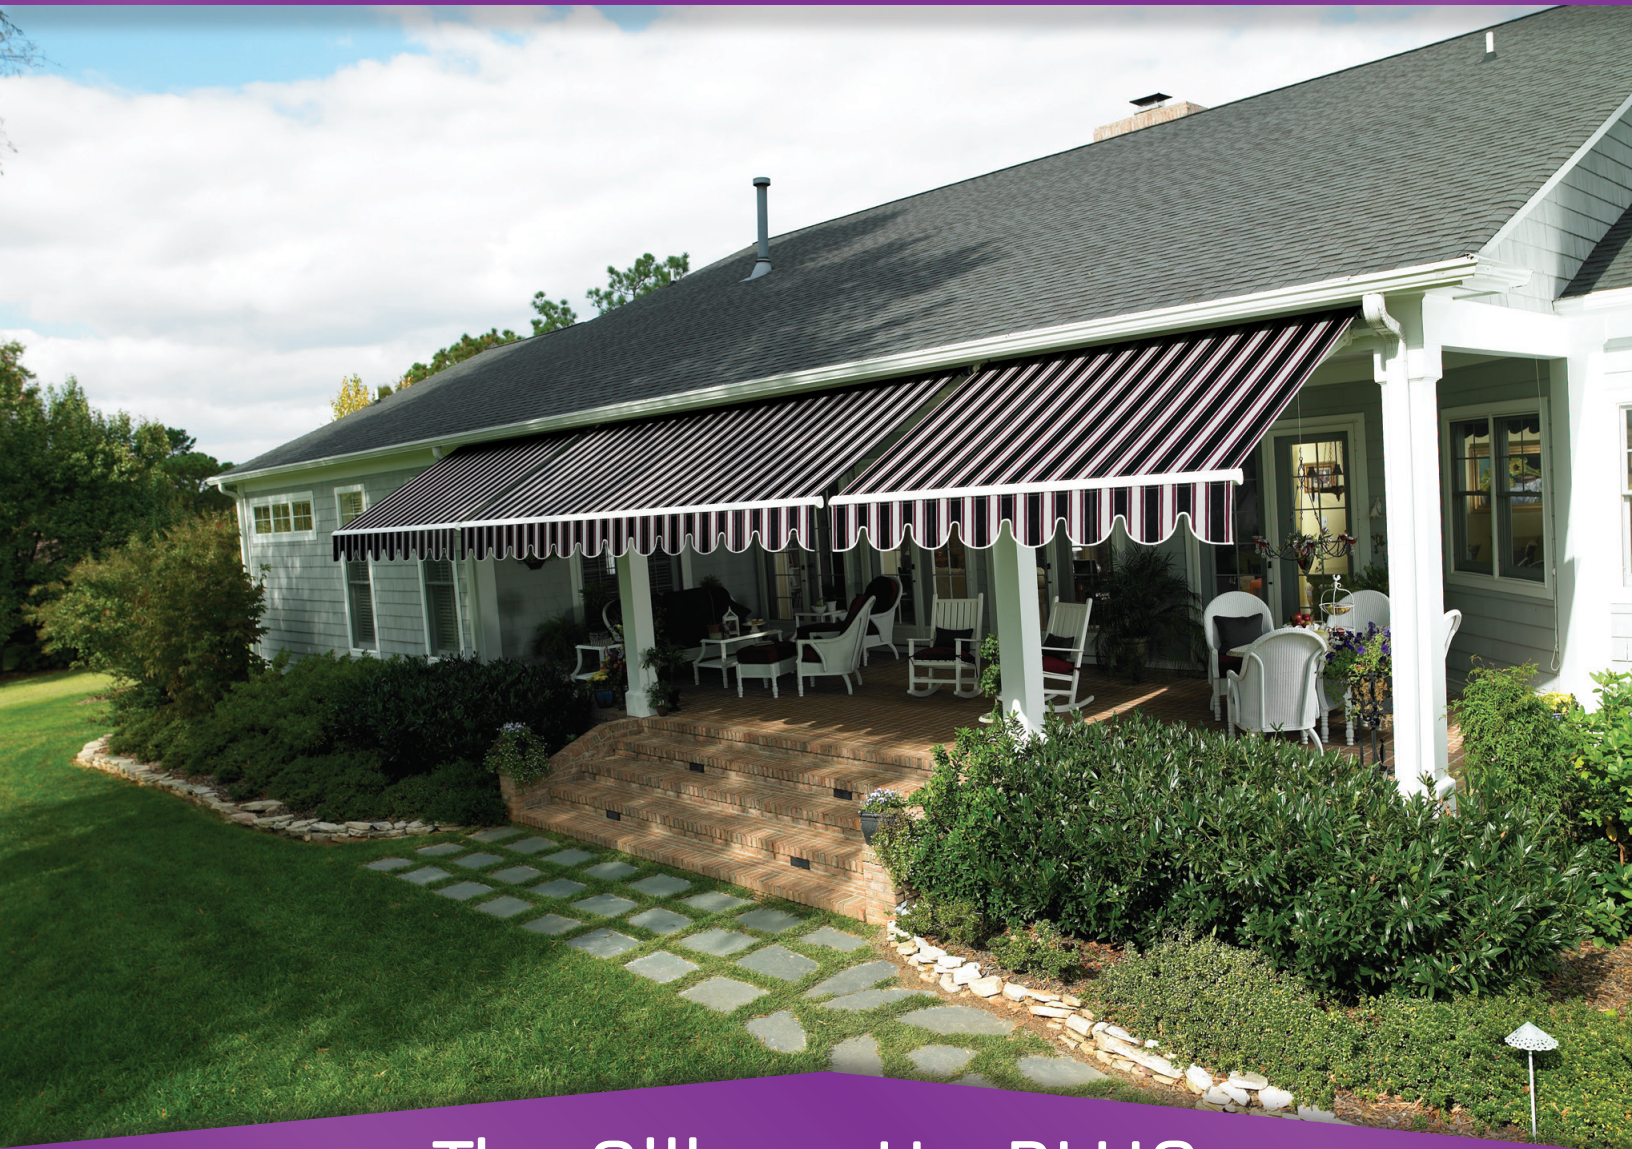

The Silhouette PLUS

An Added Level of Customization

The new and improved Silhouette Plus offers more customization than ever before to optimize performance while enhancing your home decor. You select from the full line of 100% acrylic fabrics available from Sunbrella's Shade collection. These industry leading fabrics carry a full 10 year warranty protecting your awning from rot, mildew or excessive fading. To prevent the seams from failing, we use Tenara thread by Gore. In using this superior thread, the seams are warranted for as long as the fabric.

The Silhouette PLUS, is available up to 40 feet wide with five projections ranging up to 11'6" feet. The arms feature Advanced Ribbon Technology which is only found in the industry on high end retractable awning models! The arm's internal cold wound, high carbon springs exert almost 900 lbs. of outward force in each arm to provide you a superior looking awning that is designed to last. The Silhouette Plus is also available with a semi cassette option which is ideal for roof mount applications. The semi Cassette option is offered up to 22' wide while the standard protective hood is available on models up to 40' wide.